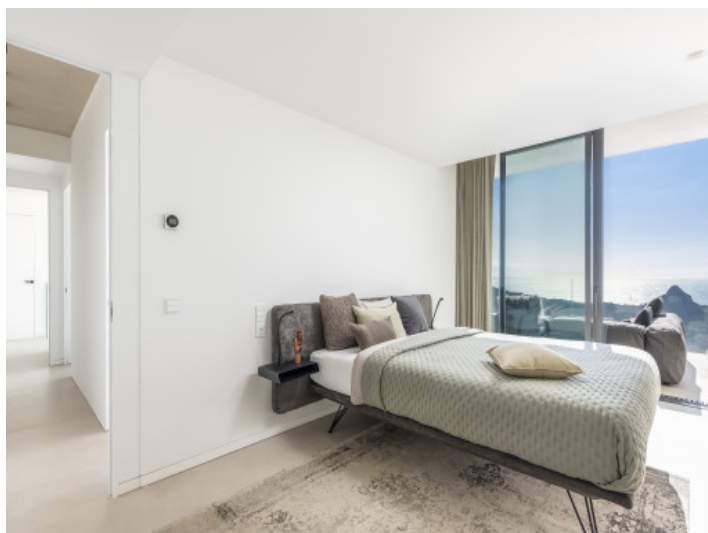

Bedroom

All information is correct to the best of our knowledge. Errors and prior sale excepted. This prospectus is purely for information purposes. Only the notarized deed of sale is legally binding.